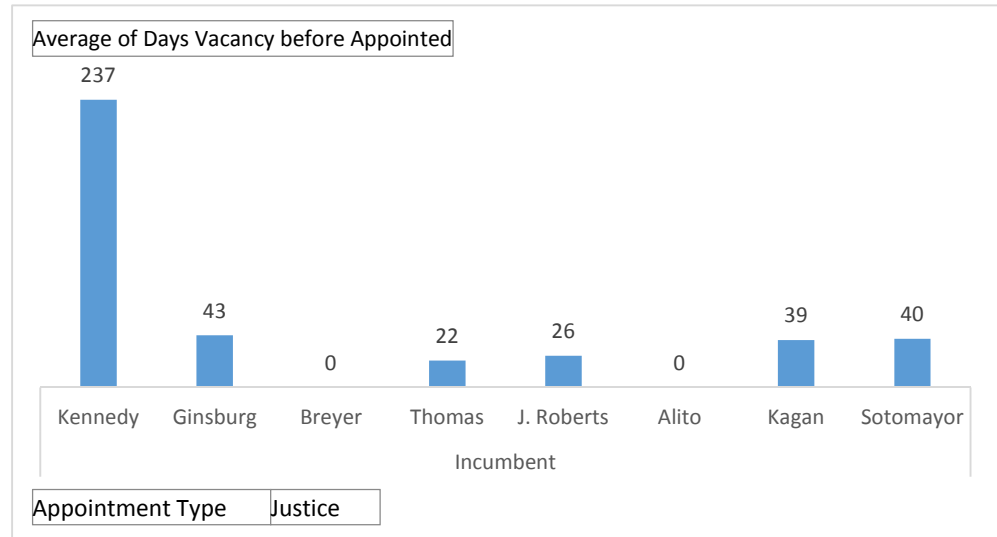

Row Labels	Average of Days Vacancy before Appointed
Incumbent	51
Kennedy	237
Ginsburg	43
Breyer	0
Thomas	22
J. Roberts	26
Alito	0
Kagan	39
Sotomayor	40
Grand Total	51

Row Labels	Average of Days Vacancy before Appointed
Incumbent	50.9
Post-WWII	66.5
Pre-WWII	84.8
Pre-1900	199.5
Grand Total	129.3